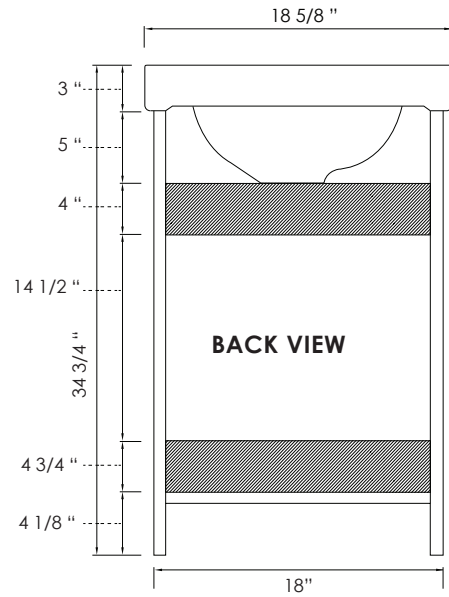

18 inch - Marble Sink Specification

18 inch - China Sink Specification

24 inch - Marble Sink Specification

24 inch - China Sink Specification

30 inch - Marble Sink Specification