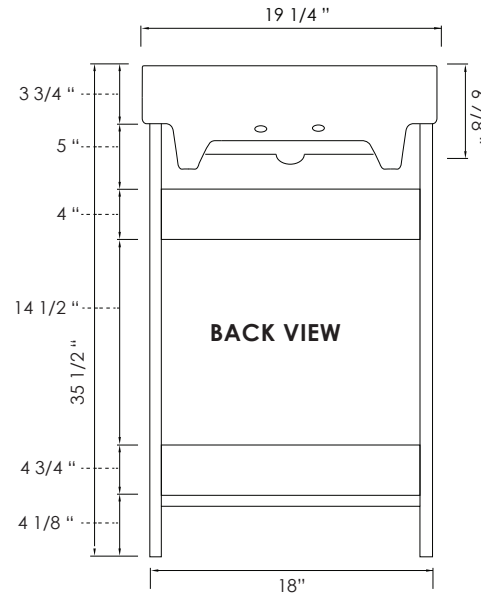

18 inch - Marble Sink Specification

18 inch - China Sink Specification

24 inch - Marble Sink Specification

24 inch - China Sink Specification

30 inch - Marble Sink Specification