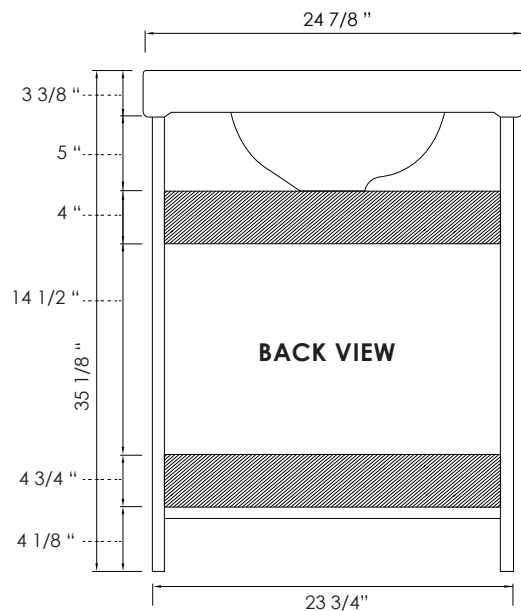

18 inch - Marble Sink Specification

18 inch - China Sink Specification

24 inch - Marble Sink Specification

24 inch - China Sink Specification

30 inch - Marble Sink Specification