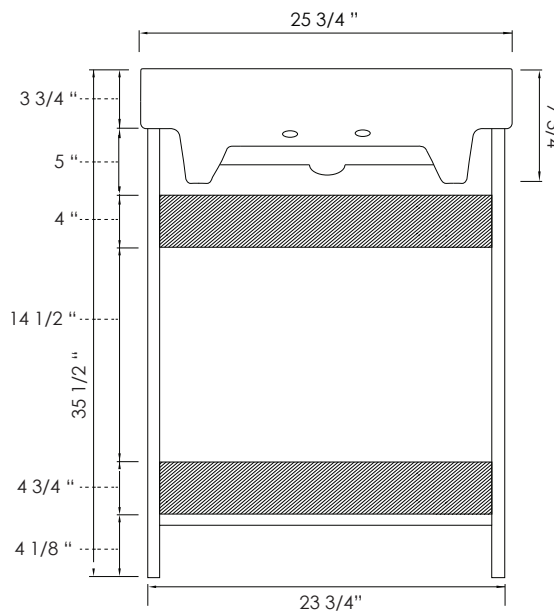

18 inch - Marble Sink Specification

18 inch - China Sink Specification

24 inch - Marble Sink Specification

24 inch - China Sink Specification

30 inch - Marble Sink Specification